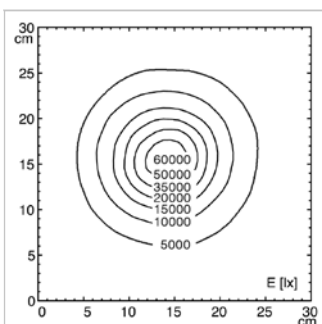

LIGHT DISTRIBUTION