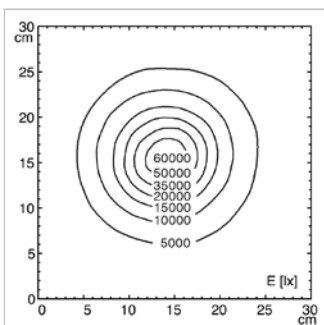

LIGHT DISTRIBUTION