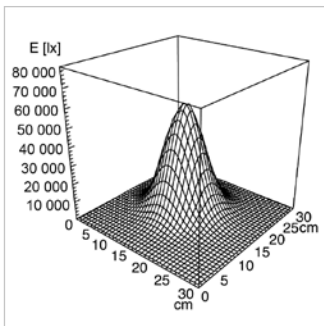

LIGHT DISTRIBUTION