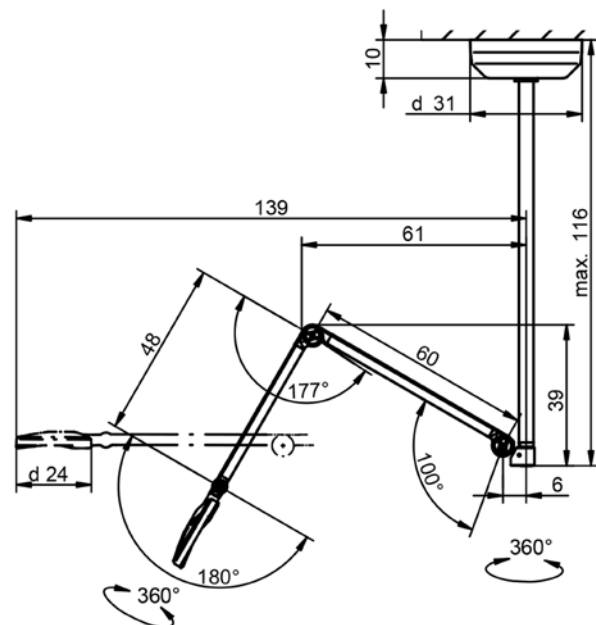

TECHNICAL DRAWING