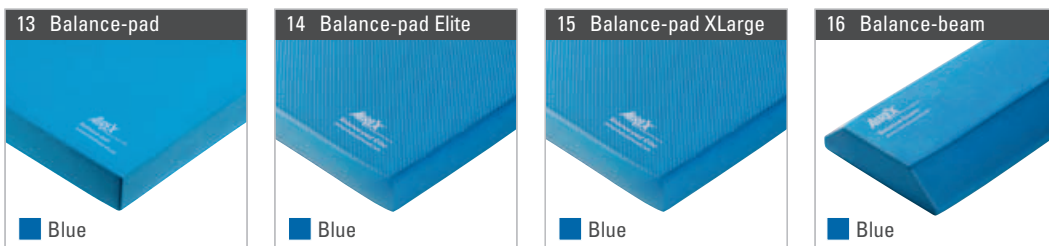

AIREX® Balance Products

AIREX® products have been awarded the AGR quality cachet: Certified and recommended by Association Forum Healthy Back –Better Living and Federal Association of German Back Schools.