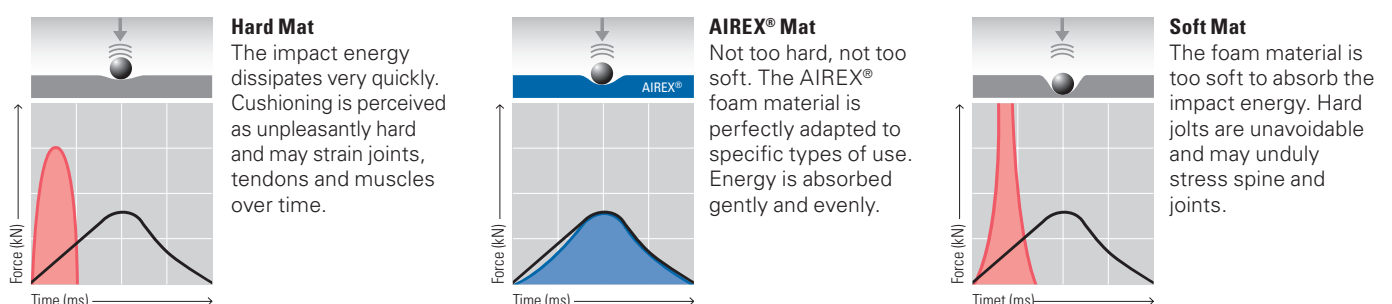

Experienced and innovative

AIREX® mats with their typical horizontal stripes are widely known – the original and clearly the Number One among therapy, sports and exercise mats for over 50 years. Extensive experience, the know-how of the industry leader and Swiss premium quality, enhanced by the valuable support of medical experts, physiotherapists, fitness specialists, competitive athletes, and recreational sports organizations, all have an obvious impact on the development of AIREX® products.

The new Coronella 200 and Corona 200 mats also meet the demand for larger sizes: at 200 cm they are long enough to accommodate anybody.

Noticeable improvement

It took years of hard work to develop the innovative, closed-cell foam material of AIREX® mats. The material is highly wear-resistant and supportive while at the same time warm, soft and cushioning. Exceptionally effective and gentle on joints, tendons and muscles.