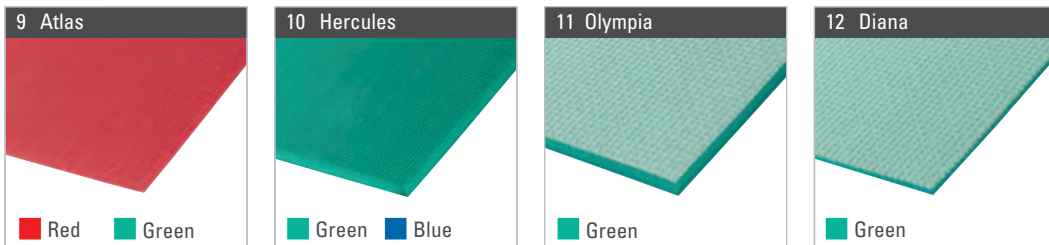

AIREX® Mats